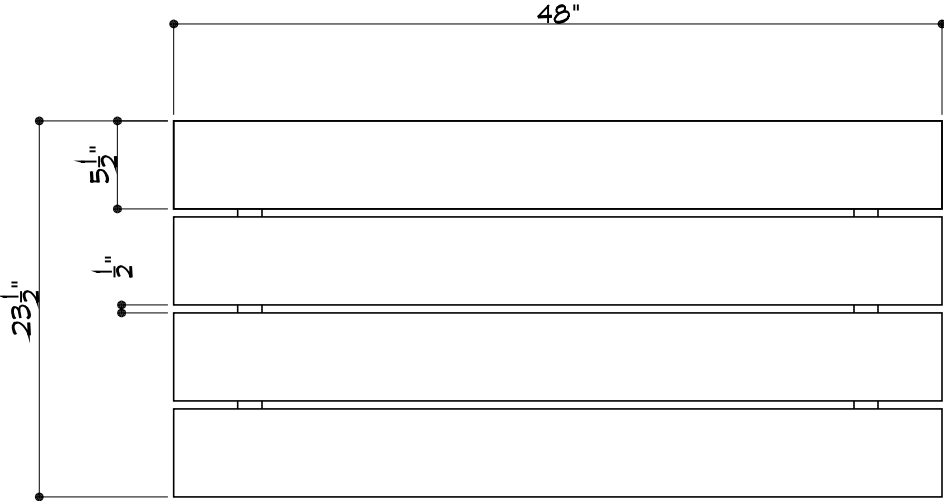

RJT
DESIGNS

www.rjt designs.com
Copyright © 2013 - RJT Designs

Detail Drawing:

END VIEW

SIDE VIEW

Detail Drawing:

TOP VIEW

Detail Drawing: Part Details

Detail Drawing: Top Assembly

TOP VIEW

SIDE VIEW

END VIEW

Cut List:

(2) 2 x 6 x 8'

(5) 2 x 4 x 8'