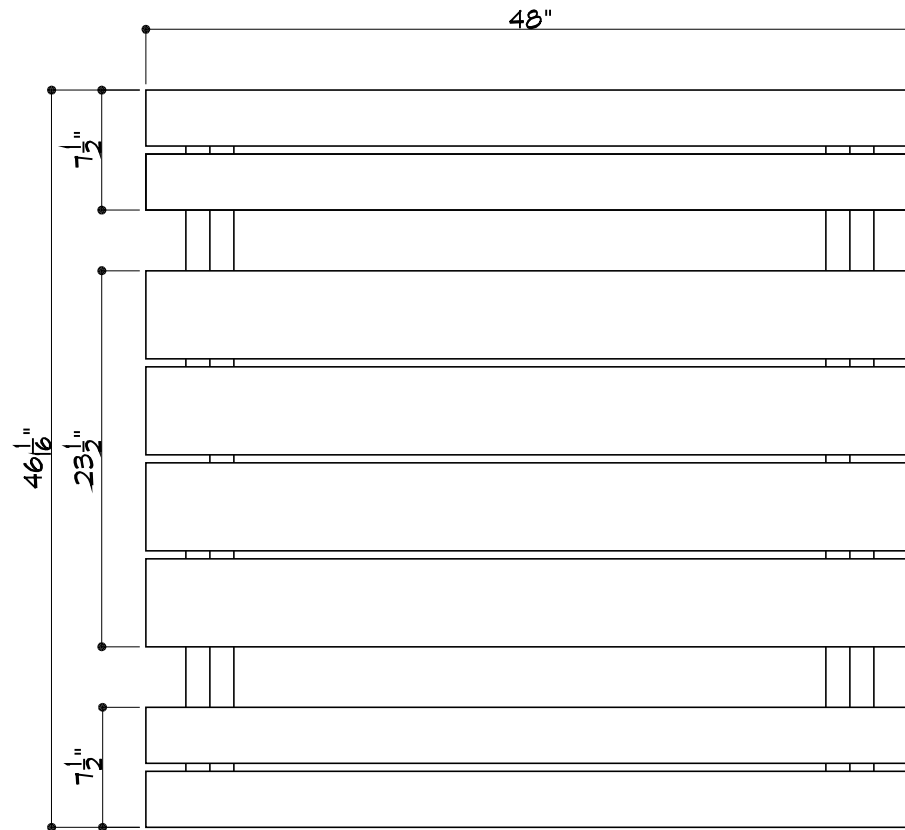

RJT
DESIGNS

www.rjt designs.com
Copyright © 2013 - RJT Designs

Detail Drawing:

END VIEW

SIDE VIEW

Detail Drawing:

TOP VIEW

Detail Drawing: Part Details

Detail Drawing: Top Assembly

TOP VIEW

SIDE VIEW

END VIEW

Cut List:

(2) 2 x 6 x 8'

(5) 2 x 4 x 8'